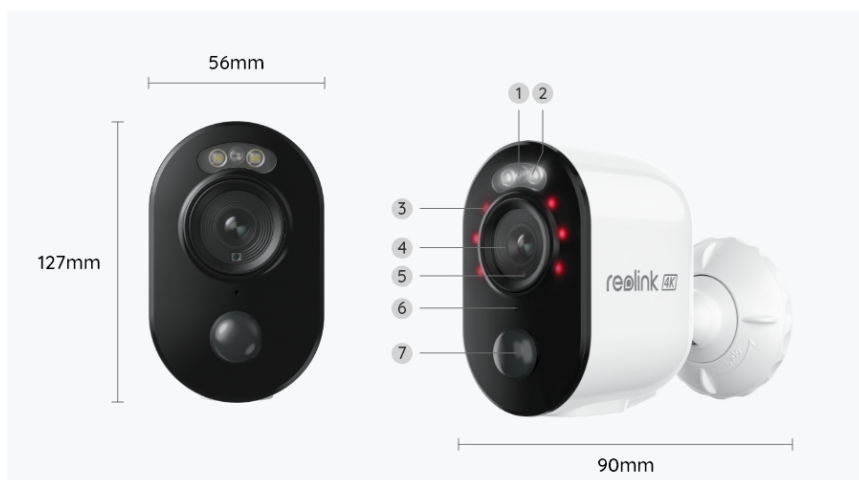

Argus 3 Ultra

Smart 4K 8MP standalone battery/solar-powered camera with 5/2.4 GHz dual-band Wi-Fi, and color night vision.

- 4K 8MP Ultra HD
- 5/2.4 GHz Dual-Band WiFi
- Color Night Vision

Specifications

Video & Audio	
Image Sensor	1/2.7" CMOS sensor
Resolution	3840 x 2160 (8 megapixels) @15fps
Video Compression	H.265
Field of View	Horizontal: 105° Vertical: 55° Diagonal: 125°
Infrared Night Vision	Up to 10 meters (33ft); LED: 6pcs/0.8w/850nm (Auto-switching with IR-cut filter)
Color Night Vision	With spotlights: 2pcs/2w/6500k
Frame Rate	Main stream: 10fps - 15fps (default: 15fps) Sub stream: 10fps - 15fps (default: 15fps)
Code Rate	Main stream: 1024Kbps - 4096Kbps (default: 3072Kbps) Sub stream: 64Kbps - 672Kbps (default: 672Kbps)
Audio	Two-way audio
Power	

Battery	21.6Wh rechargeable battery (Battery life varies based on settings, usage & temperature.)
Solar	Reolink Solar Panel 2 (6W)
Interface	
Power Port	USB Type-C port
SD Card Slot	Supports Max.128GB microSD card
Reset Button	YES
Audio In/Out	Built-in microphone and speaker
Wi-Fi	
Wireless Standard	IEEE 802.11 a/b/g/n
Operating Frequency	2.4GHz/5GHz
Wireless Security	WPA/WPA2
Software	
OS Supported	PC: Windows, Mac OS; Smartphone: iOS, Android
Protocols & Standards	SSL, TCP/IP, UDP, UPNP, SMTP, NTP, P2P
User Access	Max. 12 simultaneous streams (2 main & 10 sub streams)
Other Feature(s)	
Smart Alarm	PIR detection; person detection; vehicle detection; animal detection
PIR Detecting Distance	Adjustable up to 10m (33ft)
PIR Detecting Angle	100° horizontal
Recording Modes	Triggered recording
Time Lapse	YES
Smart Home Compatibility	Google Assistant; Alexa
Cloud Storage	Supports Reolink Cloud (available in selected countries)
Working Environment	

Gallery & Specs

1. Status LED
2. Spotlight
3. IR LEDs
4. Lens
5. Daylight Sensor
6. Built-in Microphone
7. Built-in PIR Sensor

1. Reset Hole
2. Power Switch
3. microSD Card Slot
4. USB-C Port
5. Mount
6. Speaker
7. Battery Status LED